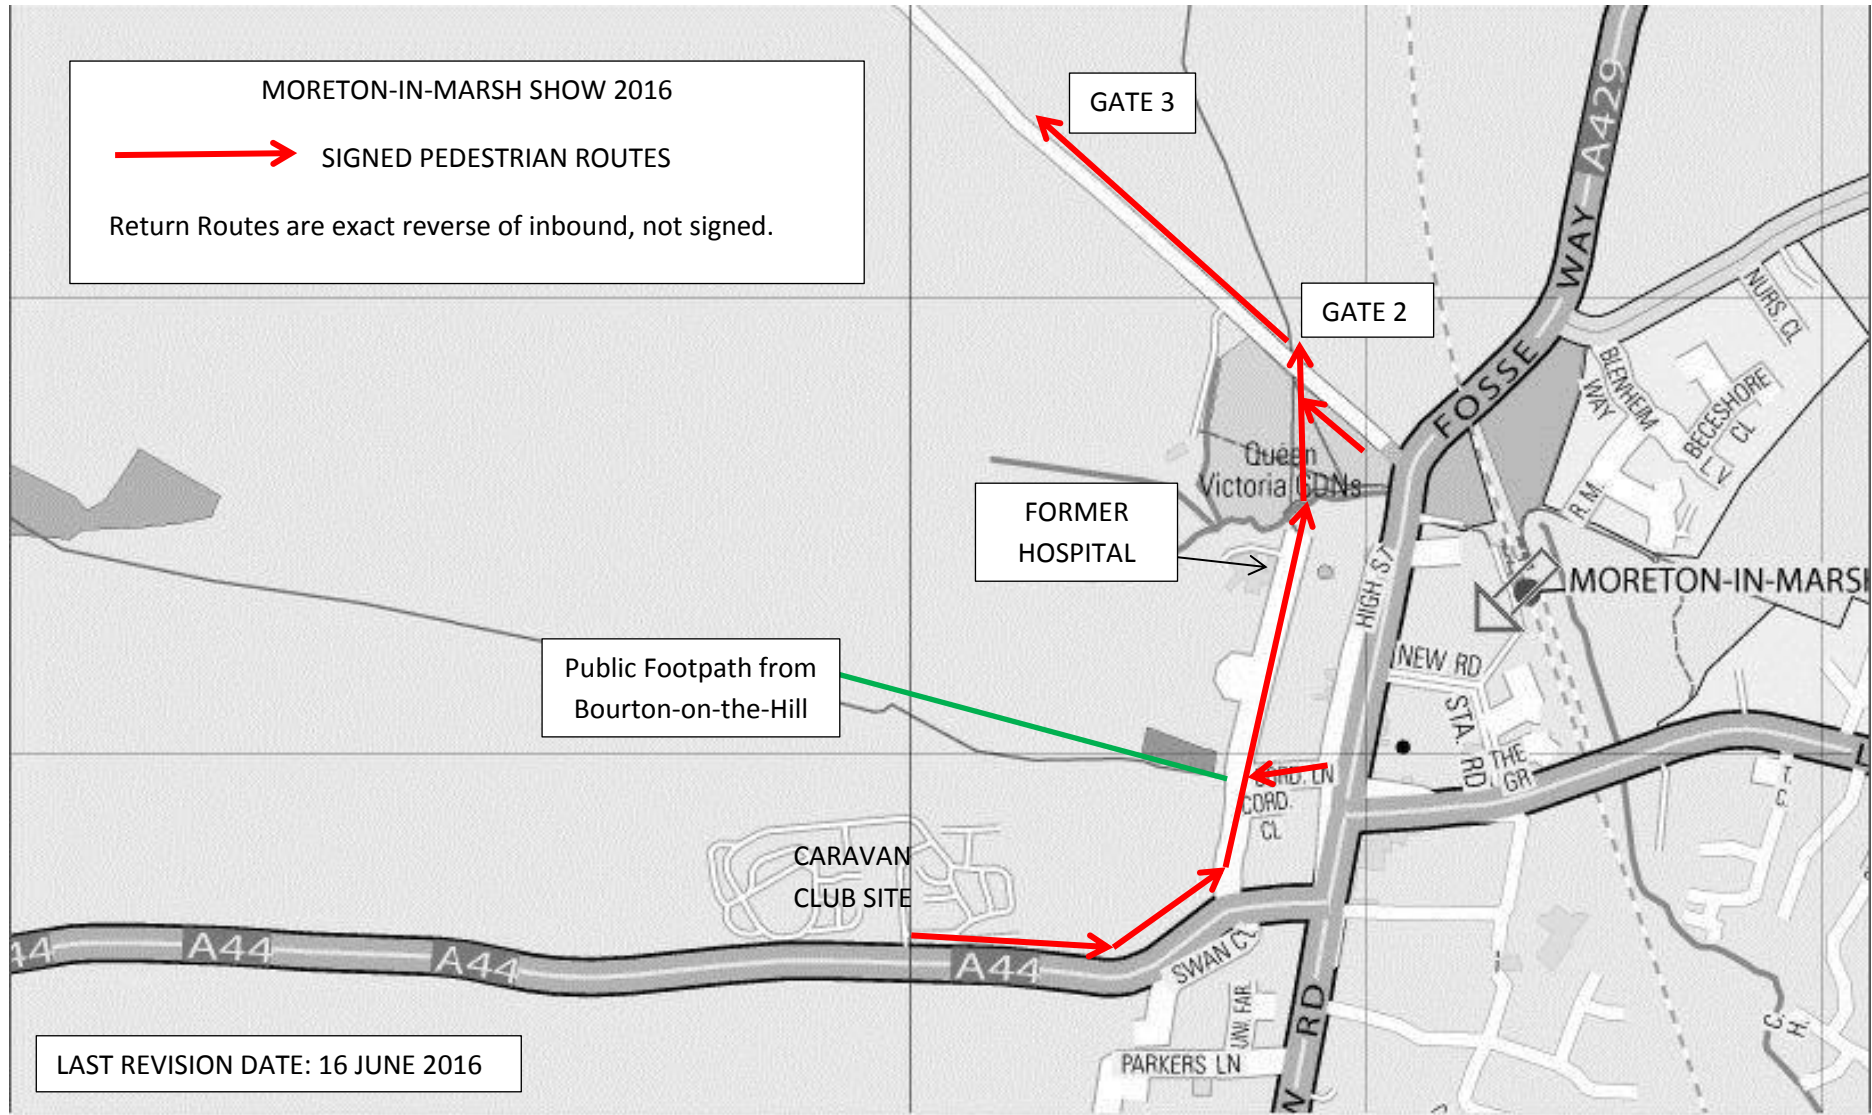

MORETON-IN-MARSH SHOW 2016

→ SIGNED PEDESTRIAN ROUTES

Return Routes are exact reverse of inbound, not signed.

LAST REVISION DATE: 16 JUNE 2016