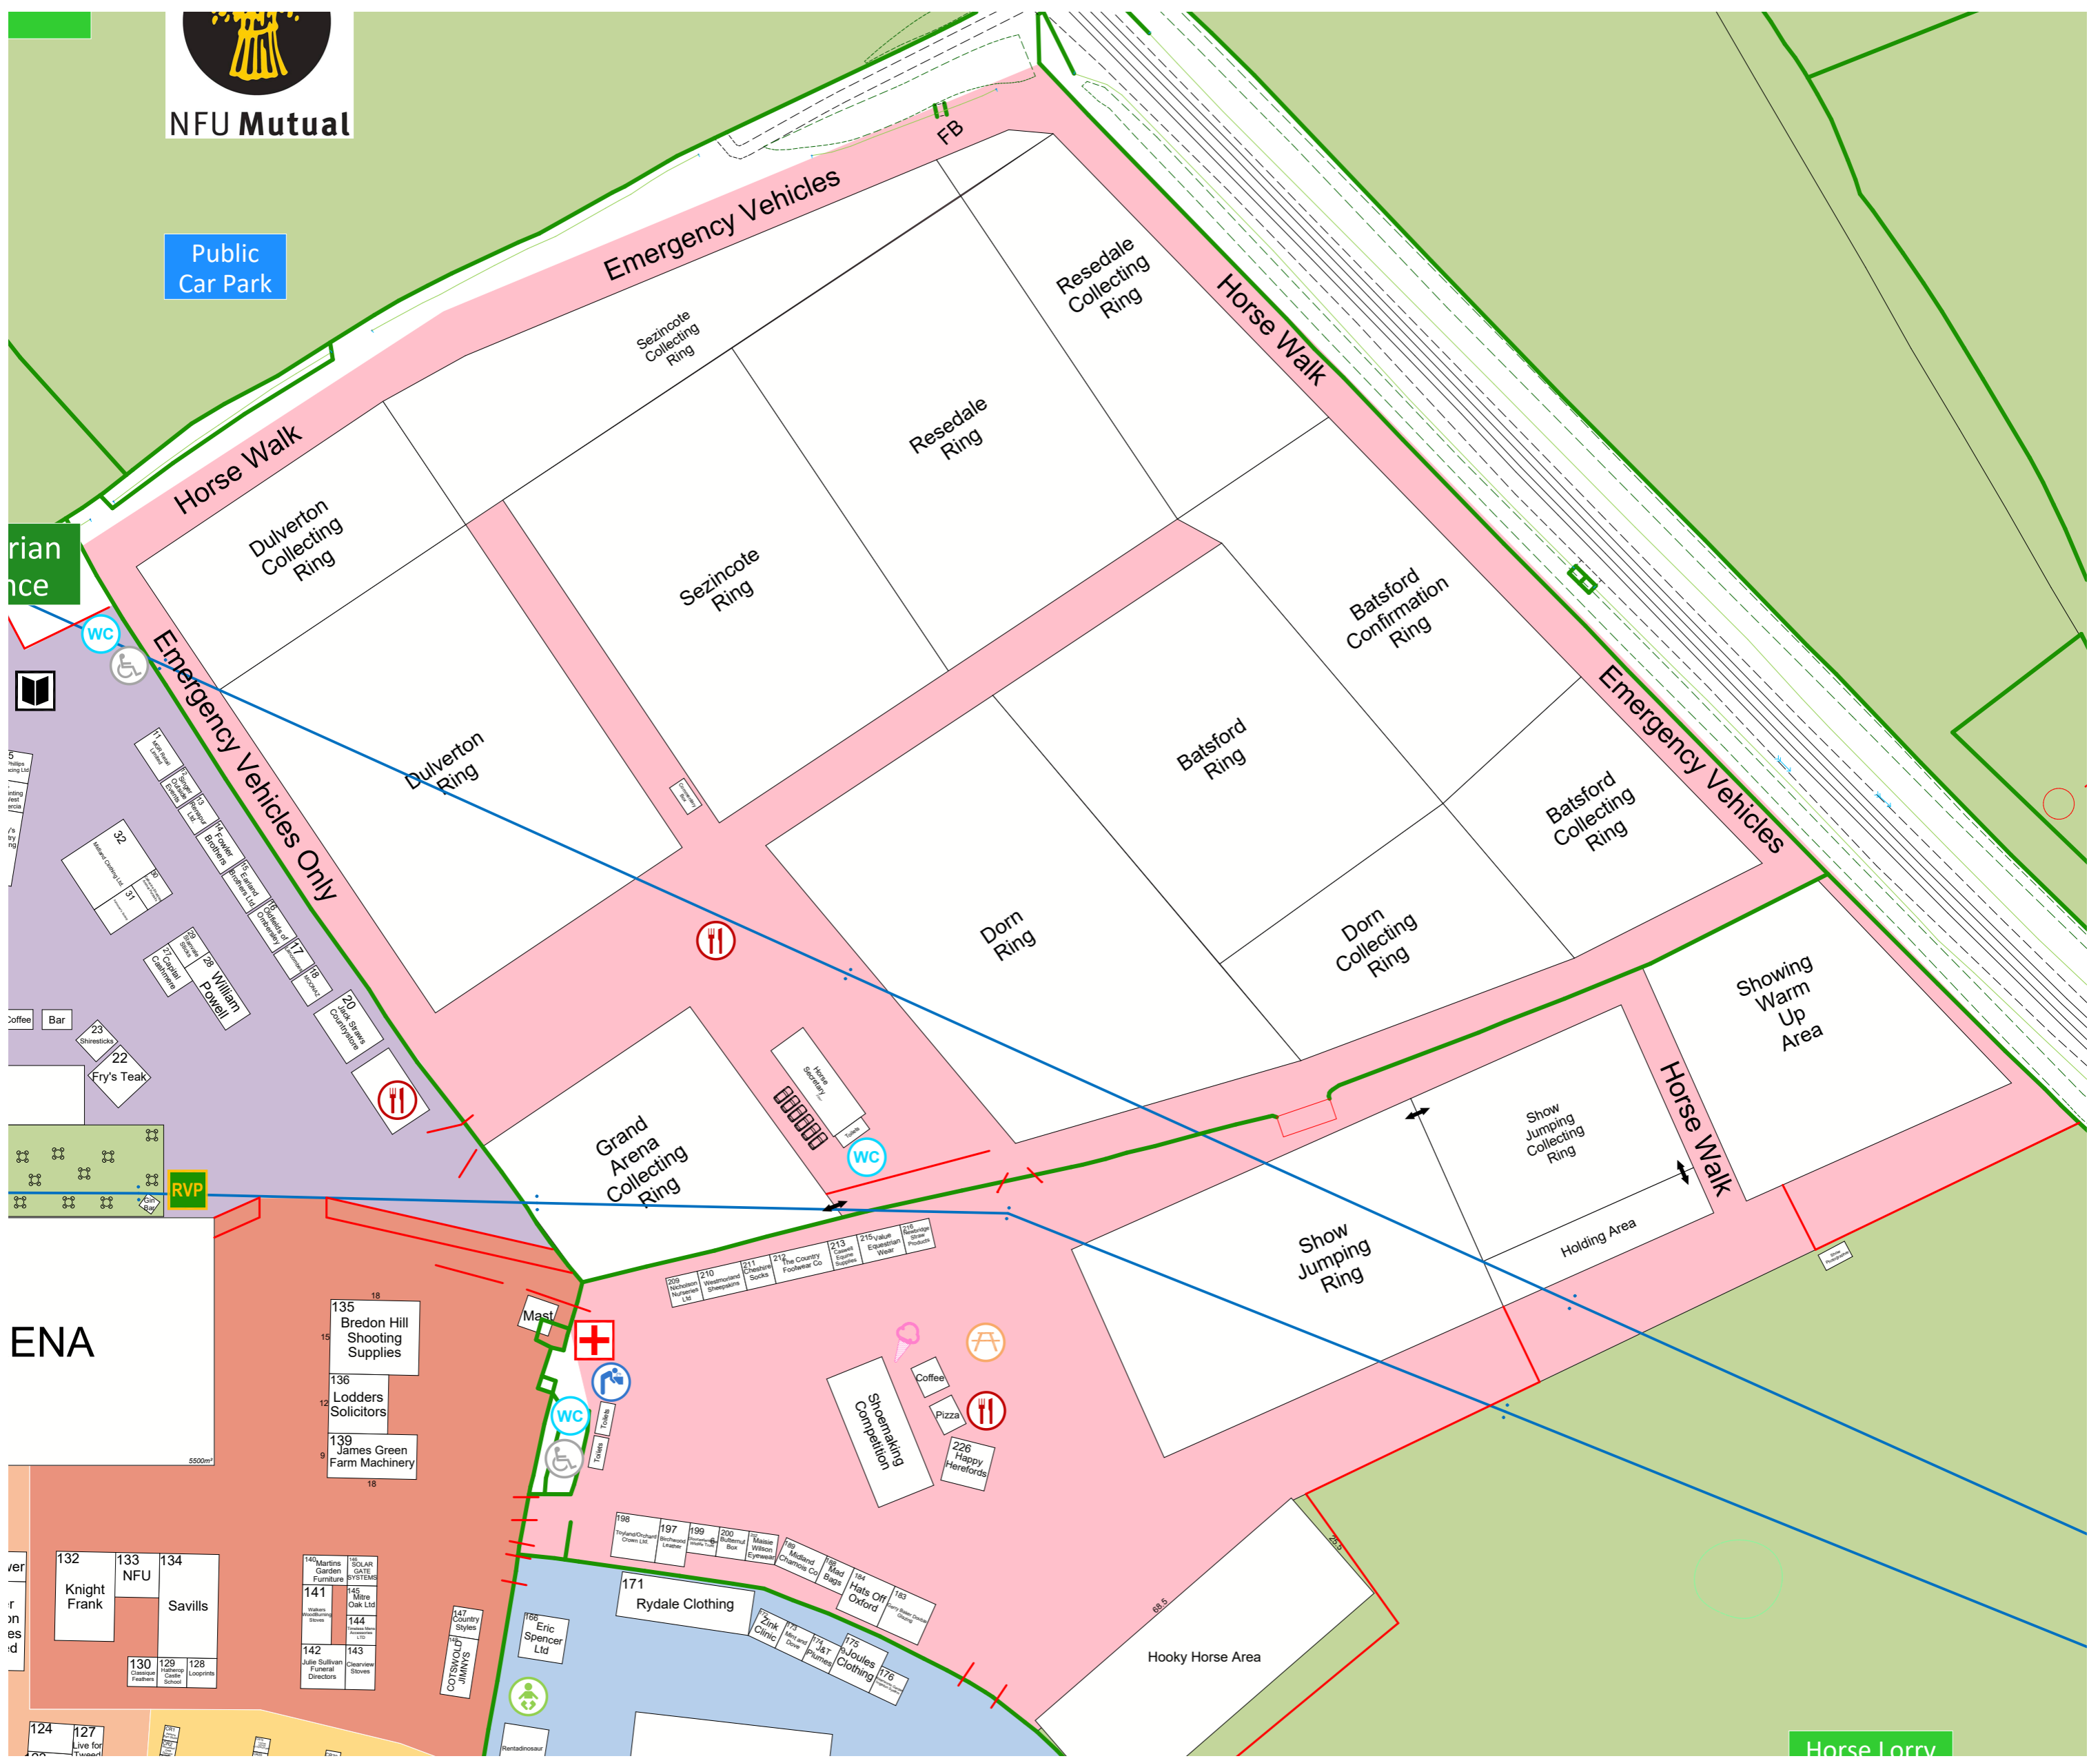

NFU Mutual

Public Car Park

Entrance

Coffee Bar

ENA

124 127 Live for Tuesday

Horse Lorry